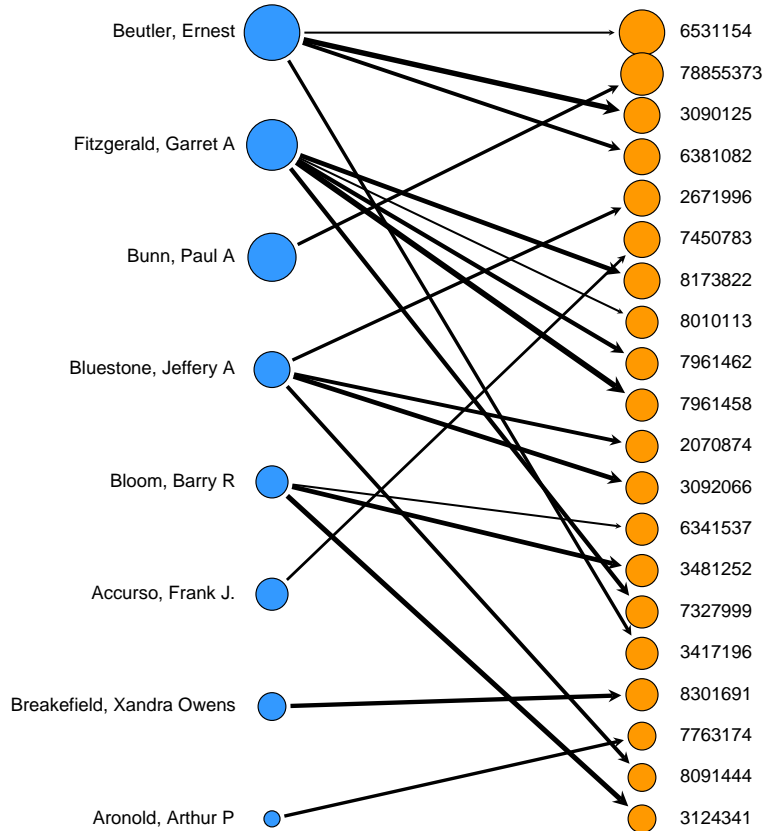

Primary Investigator

Award ID#

Legend

Sorted by
totaldesirability